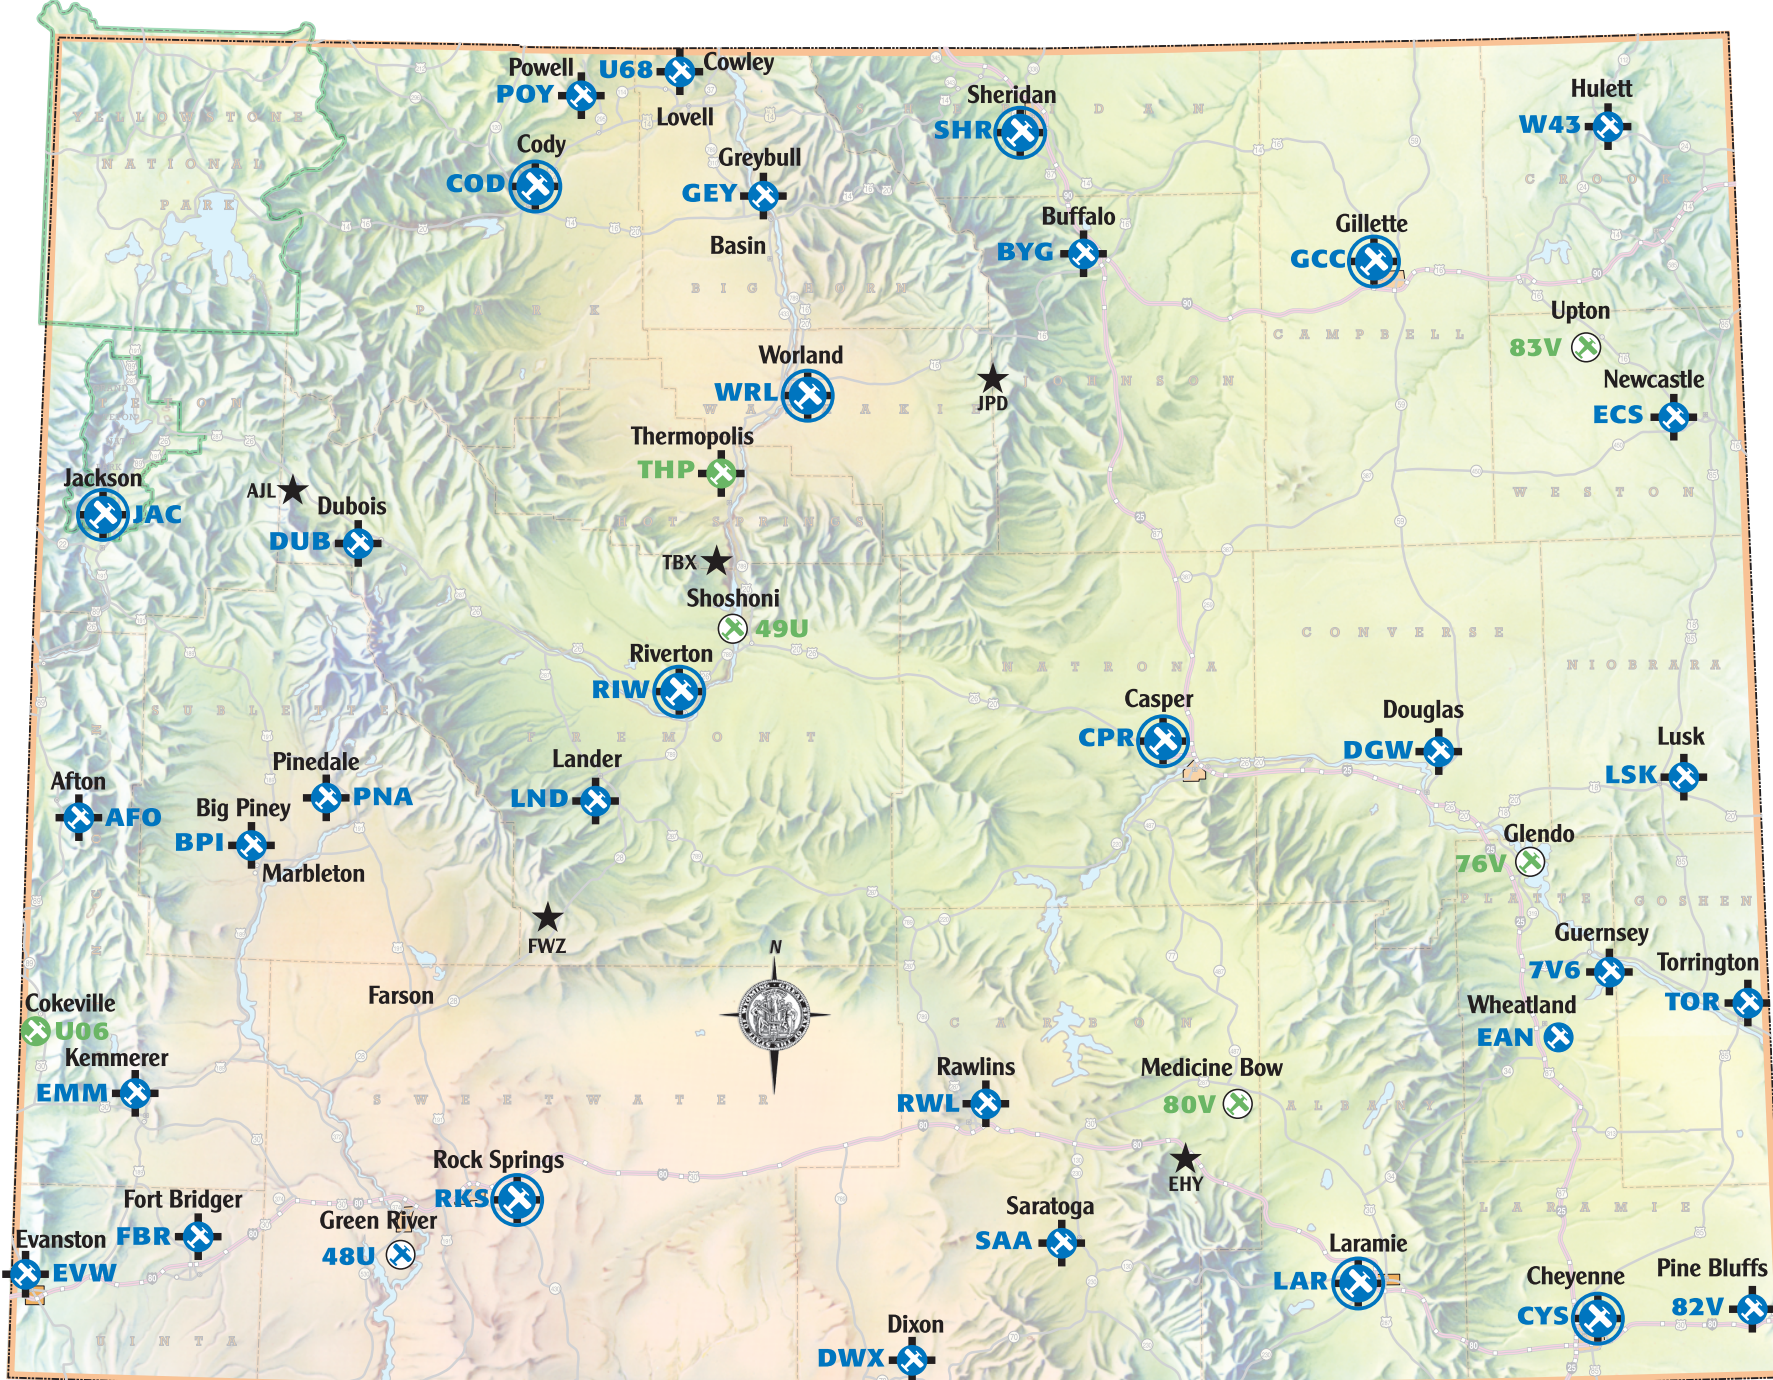

**LEGEND**

-  Runway length  $\geq$  5,000'
-  Runway length < 5,000'
-  Runway not paved
-  Commercial Airport
-  Fuel Available
-  Mountain AWOS

Not For Navigational Use

## MOUNTAIN AWOS LOCATIONS

Name	Identifier	Frequency	Telephone
Boysen	TBX	119.15	307-709-4487
Elk Mountain	EHY	118.8	307-348-7320
Lava Mountain	AJL	118.65	307-709-2772
South Pass	FWZ	118.35	307-709-2644
Powder River	JPD	118.375	307-287-7030