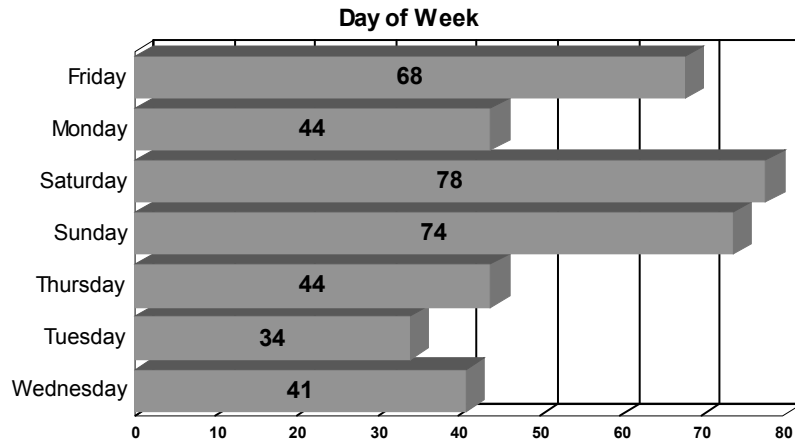

2016 ALCOHOL INVOLVED PDO CRASHES ON ROAD SYSTEM

Road Type	PDO Crashes
Interstate	36
Primary	66
Secondary	22
City Street	120
County Road Rural	28
M-Routs Urban	87
Forest Service	1
State/Natl Park	2
Service Road	4
County Road Urban	17
Total	383

Alcohol Involved PDO Crashes