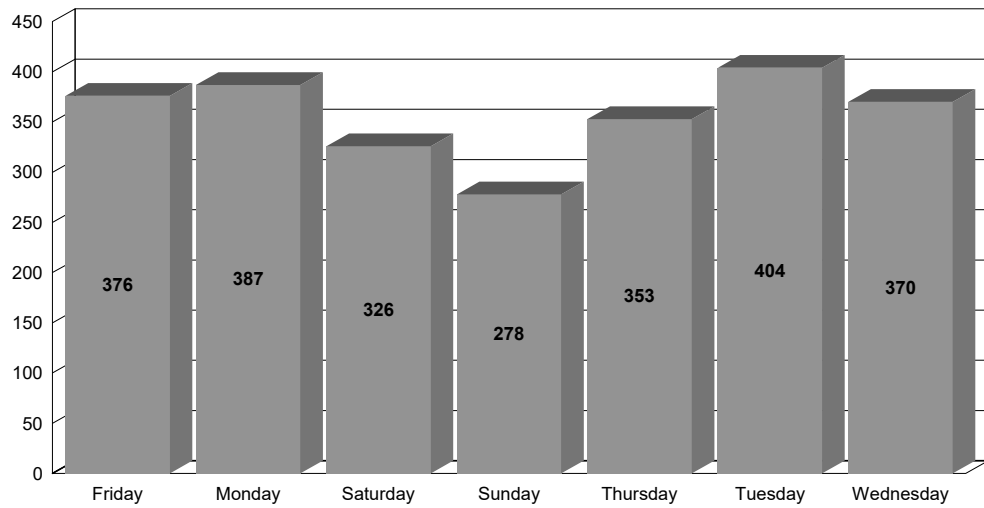

2017 CRASHES/ DAY OF WEEK

FATAL CRASHES/ DAY OF WEEK

INJURY CRASHES/ DAY OF WEEK

PDO CRASHES/ DAY OF WEEK