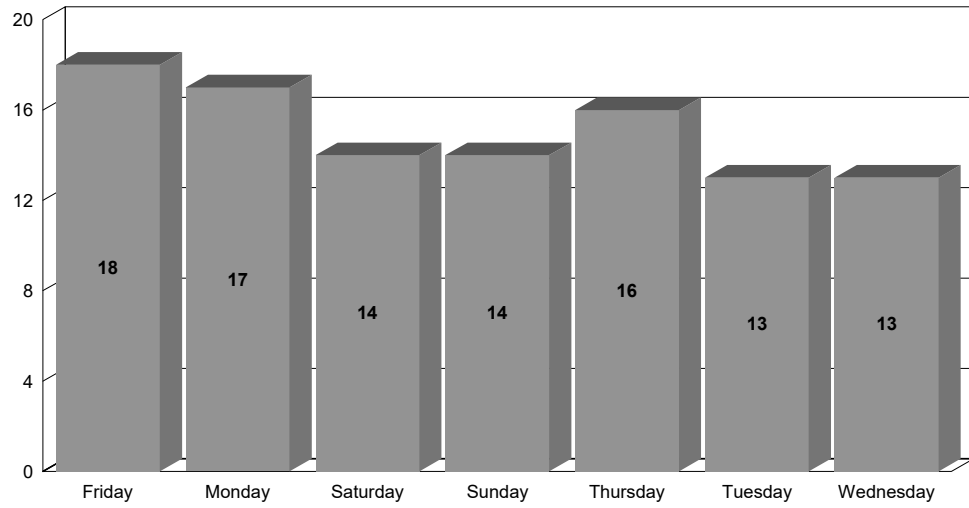

2017 CRASHES/ DAY OF WEEK

FATAL CRASHES/ DAY OF WEEK

INJURY CRASHES/ DAY OF WEEK

PDO CRASHES/ DAY OF WEEK