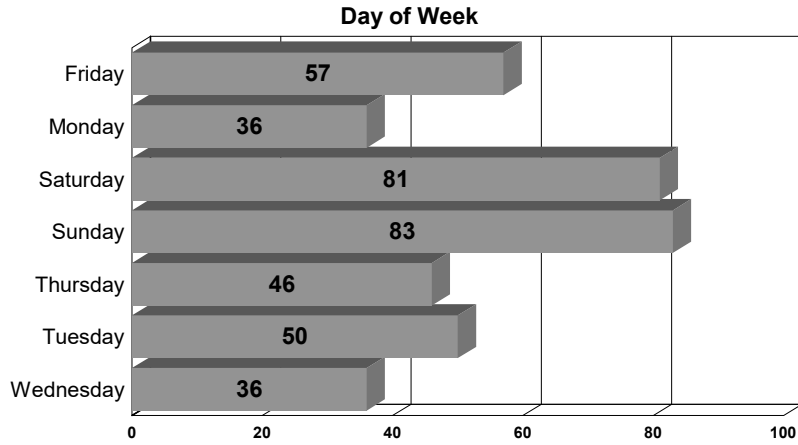

**2017 ALCOHOL INVOLVED PDO CRASHES
ON ROAD SYSTEM**

Road Type	PDO Crashes
Interstate	33
Primary	66
Secondary	19
City Street	126
County Road Rural	27
Indian Reservation	1
State Highway	3
M-Routs Urban	98
Forest Service	2
State/Natl Park	1
Service Road	4
County Road Urban	9
Total	389

Alcohol Involved PDO Crashes