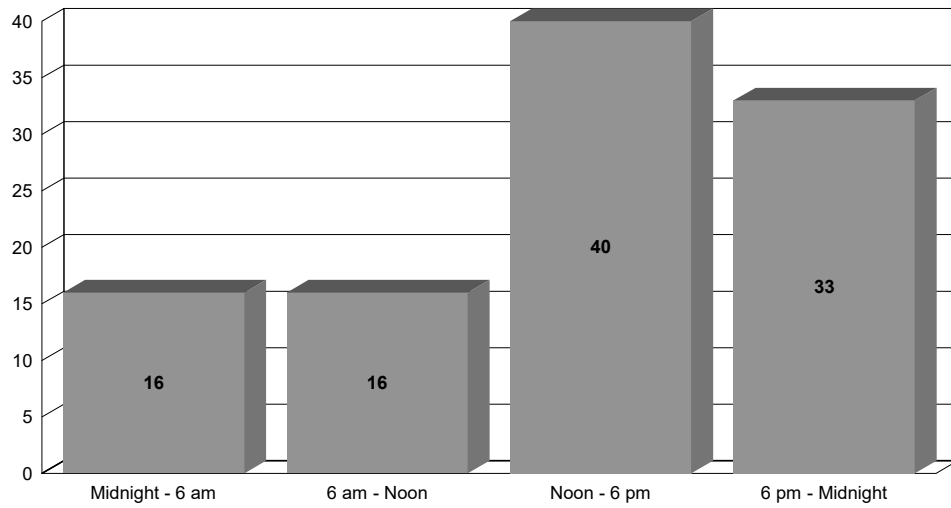

## 2017 CRASHES/ TIME OF DAY

### FATAL CRASHES/ TIME OF DAY