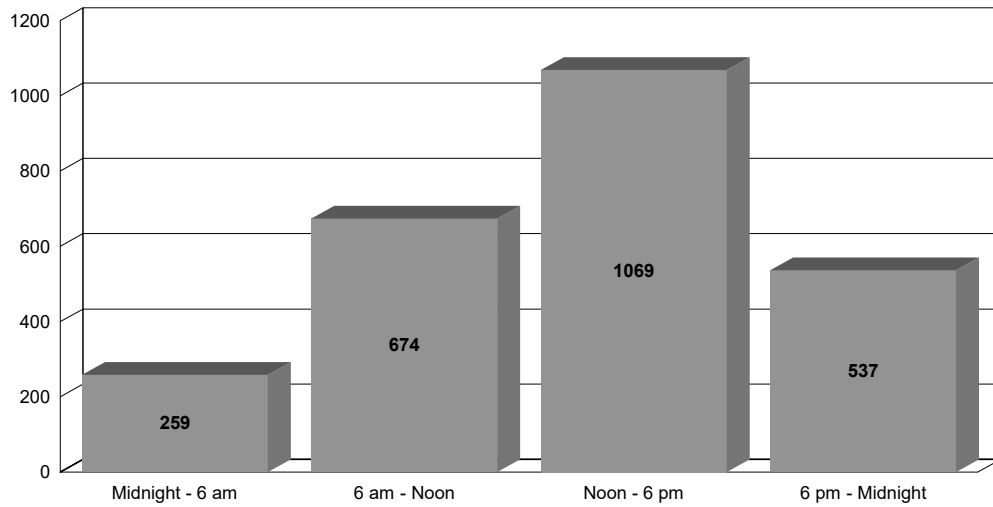

## 2017 CRASHES/ TIME OF DAY

### FATAL CRASHES/ TIME OF DAY

### INJURY CRASHES/ TIME OF DAY