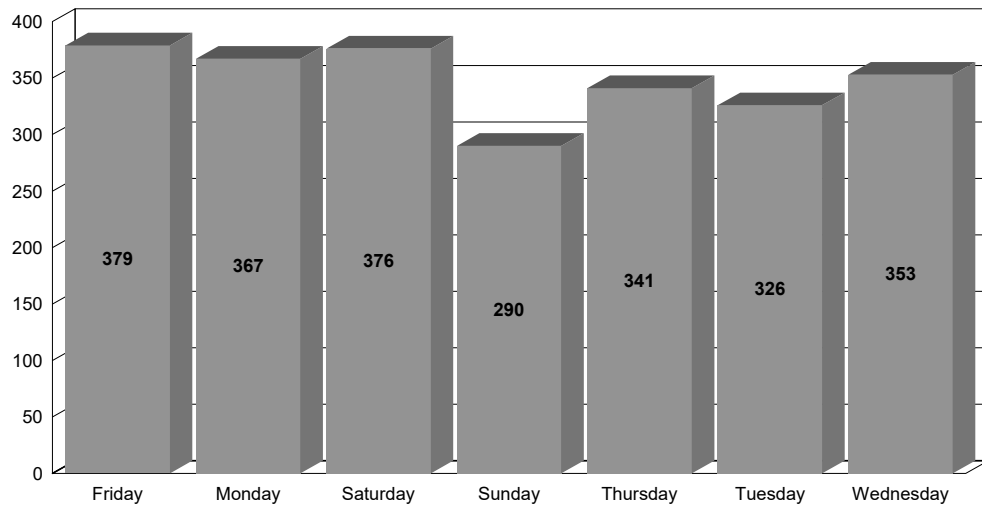

2018 CRASHES BY DAY OF WEEK

FATAL CRASHES/ DAY OF WEEK

INJURY CRASHES/ DAY OF WEEK

PDO CRASHES/ DAY OF WEEK