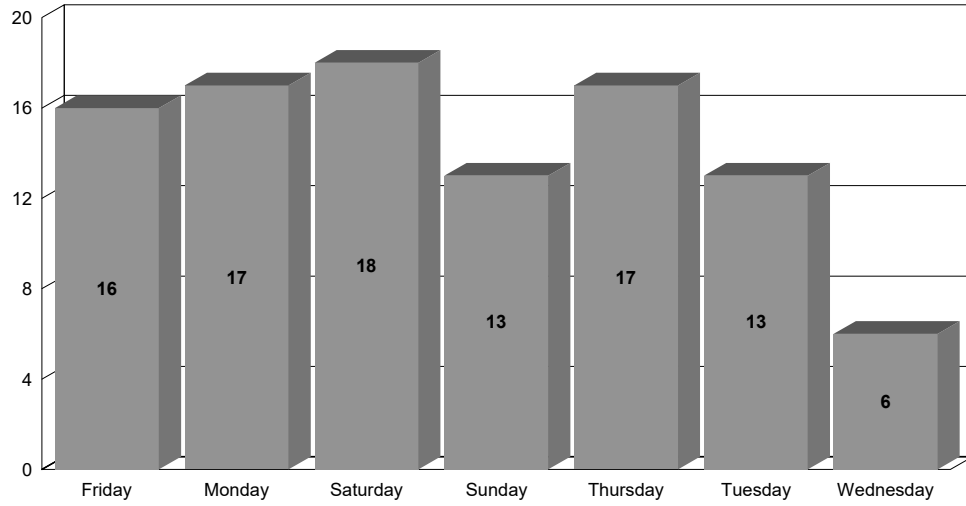

2018 CRASHES BY DAY OF WEEK

FATAL CRASHES/ DAY OF WEEK

INJURY CRASHES/ DAY OF WEEK

PDO CRASHES/ DAY OF WEEK