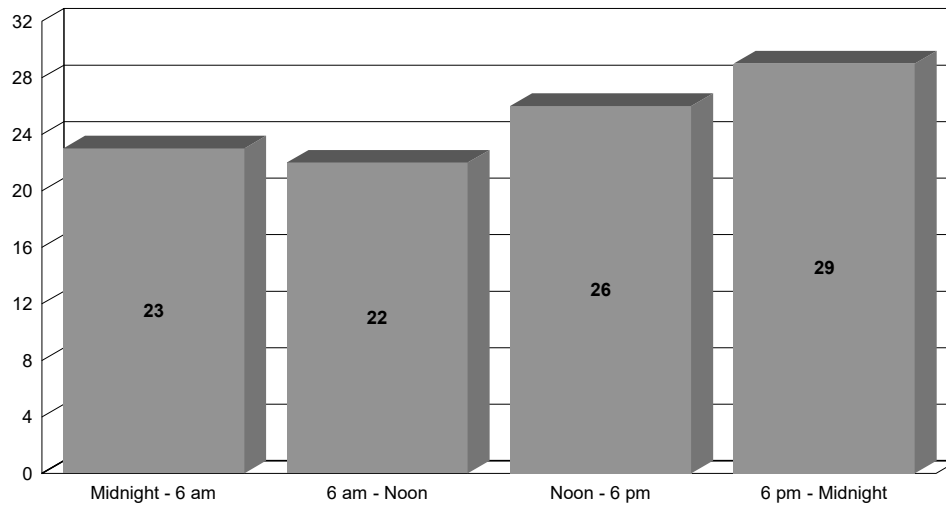

2018 CRASHES/ TIME OF DAY

FATAL CRASHES/ TIME OF DAY

INJURY CRASHES/ TIME OF DAY

INJURY CRASHES/ TIME OF DAY