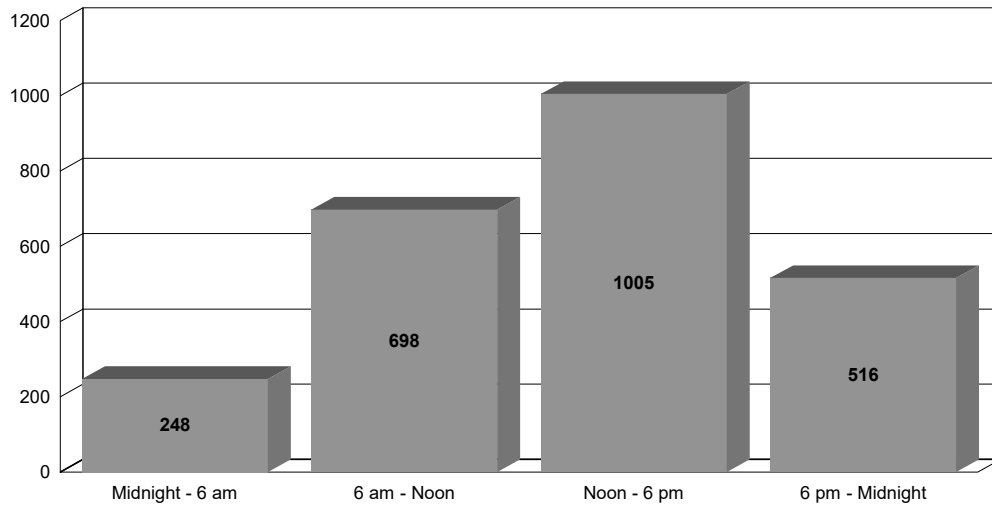

2018 CRASHES/ TIME OF DAY

FATAL CRASHES/ TIME OF DAY

INJURY CRASHES/ TIME OF DAY

INJURY CRASHES/ TIME OF DAY