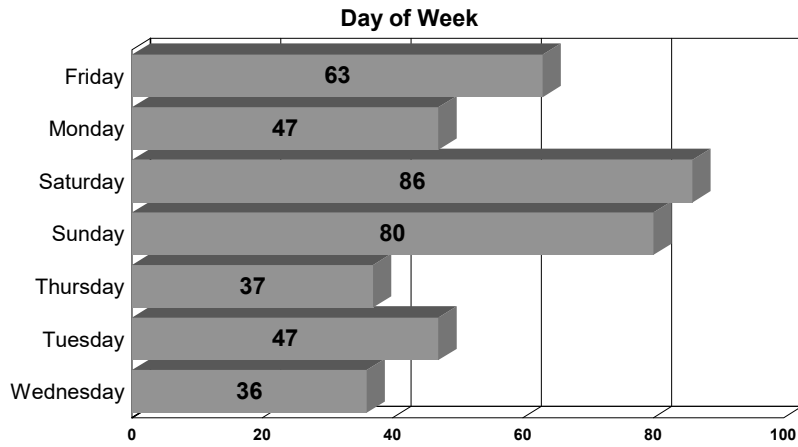

**2018 ALCOHOL INVOLVED PDO CRASHES
ON ROAD SYSTEM**

Road Type	PDO Crashes
Interstate	33
Primary	61
Secondary	20
City Street	91
County Road Rural	21
Indian Reservation	4
State Highway	5
M-Routs Urban	58
Forest Service	1
Service Road	4
County Road Urban	8
Others	90
Total	396

Alcohol Involved PDO Crashes