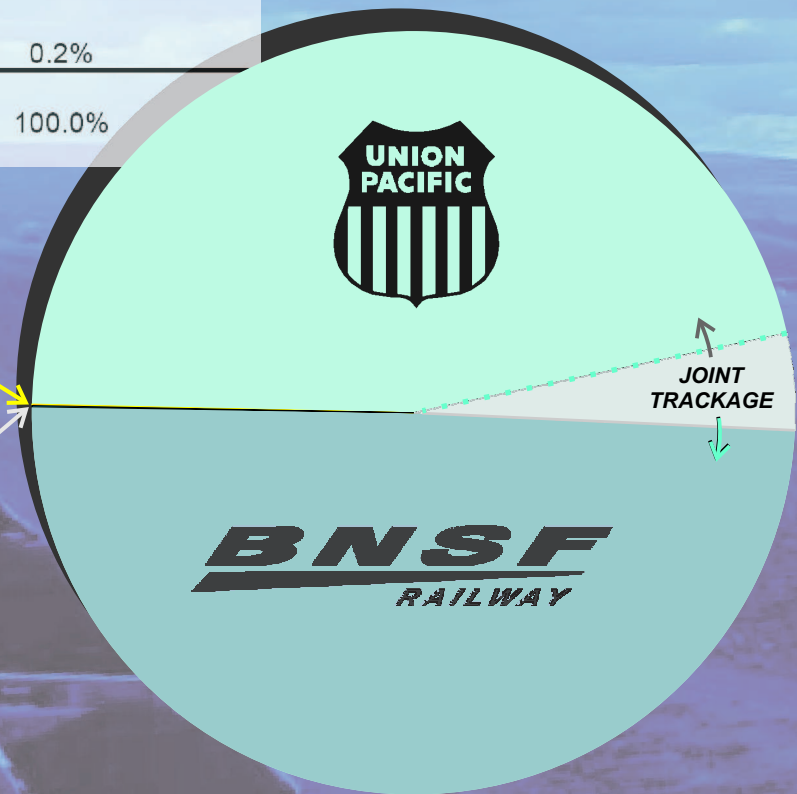

## Wyoming Rail System

Railroad	Route Miles Owned	Percentage of State Total
BNSF Railway Company	897 Owned trackage	51.6%
	103 Joint trackage owned and maintained by BNSF	
Union Pacific Railroad	824 Owned trackage	47.9%
	103 Joint trackage shared by UPRR	
Dakota Minnesota & Eastern	6	0.3%
Bighorn Divide & Wyoming	4	0.2%
<b>Total</b>	<b>1,937</b>	<b>100.0%</b>

DM&E →  
Bighorn Divide & Wyoming →