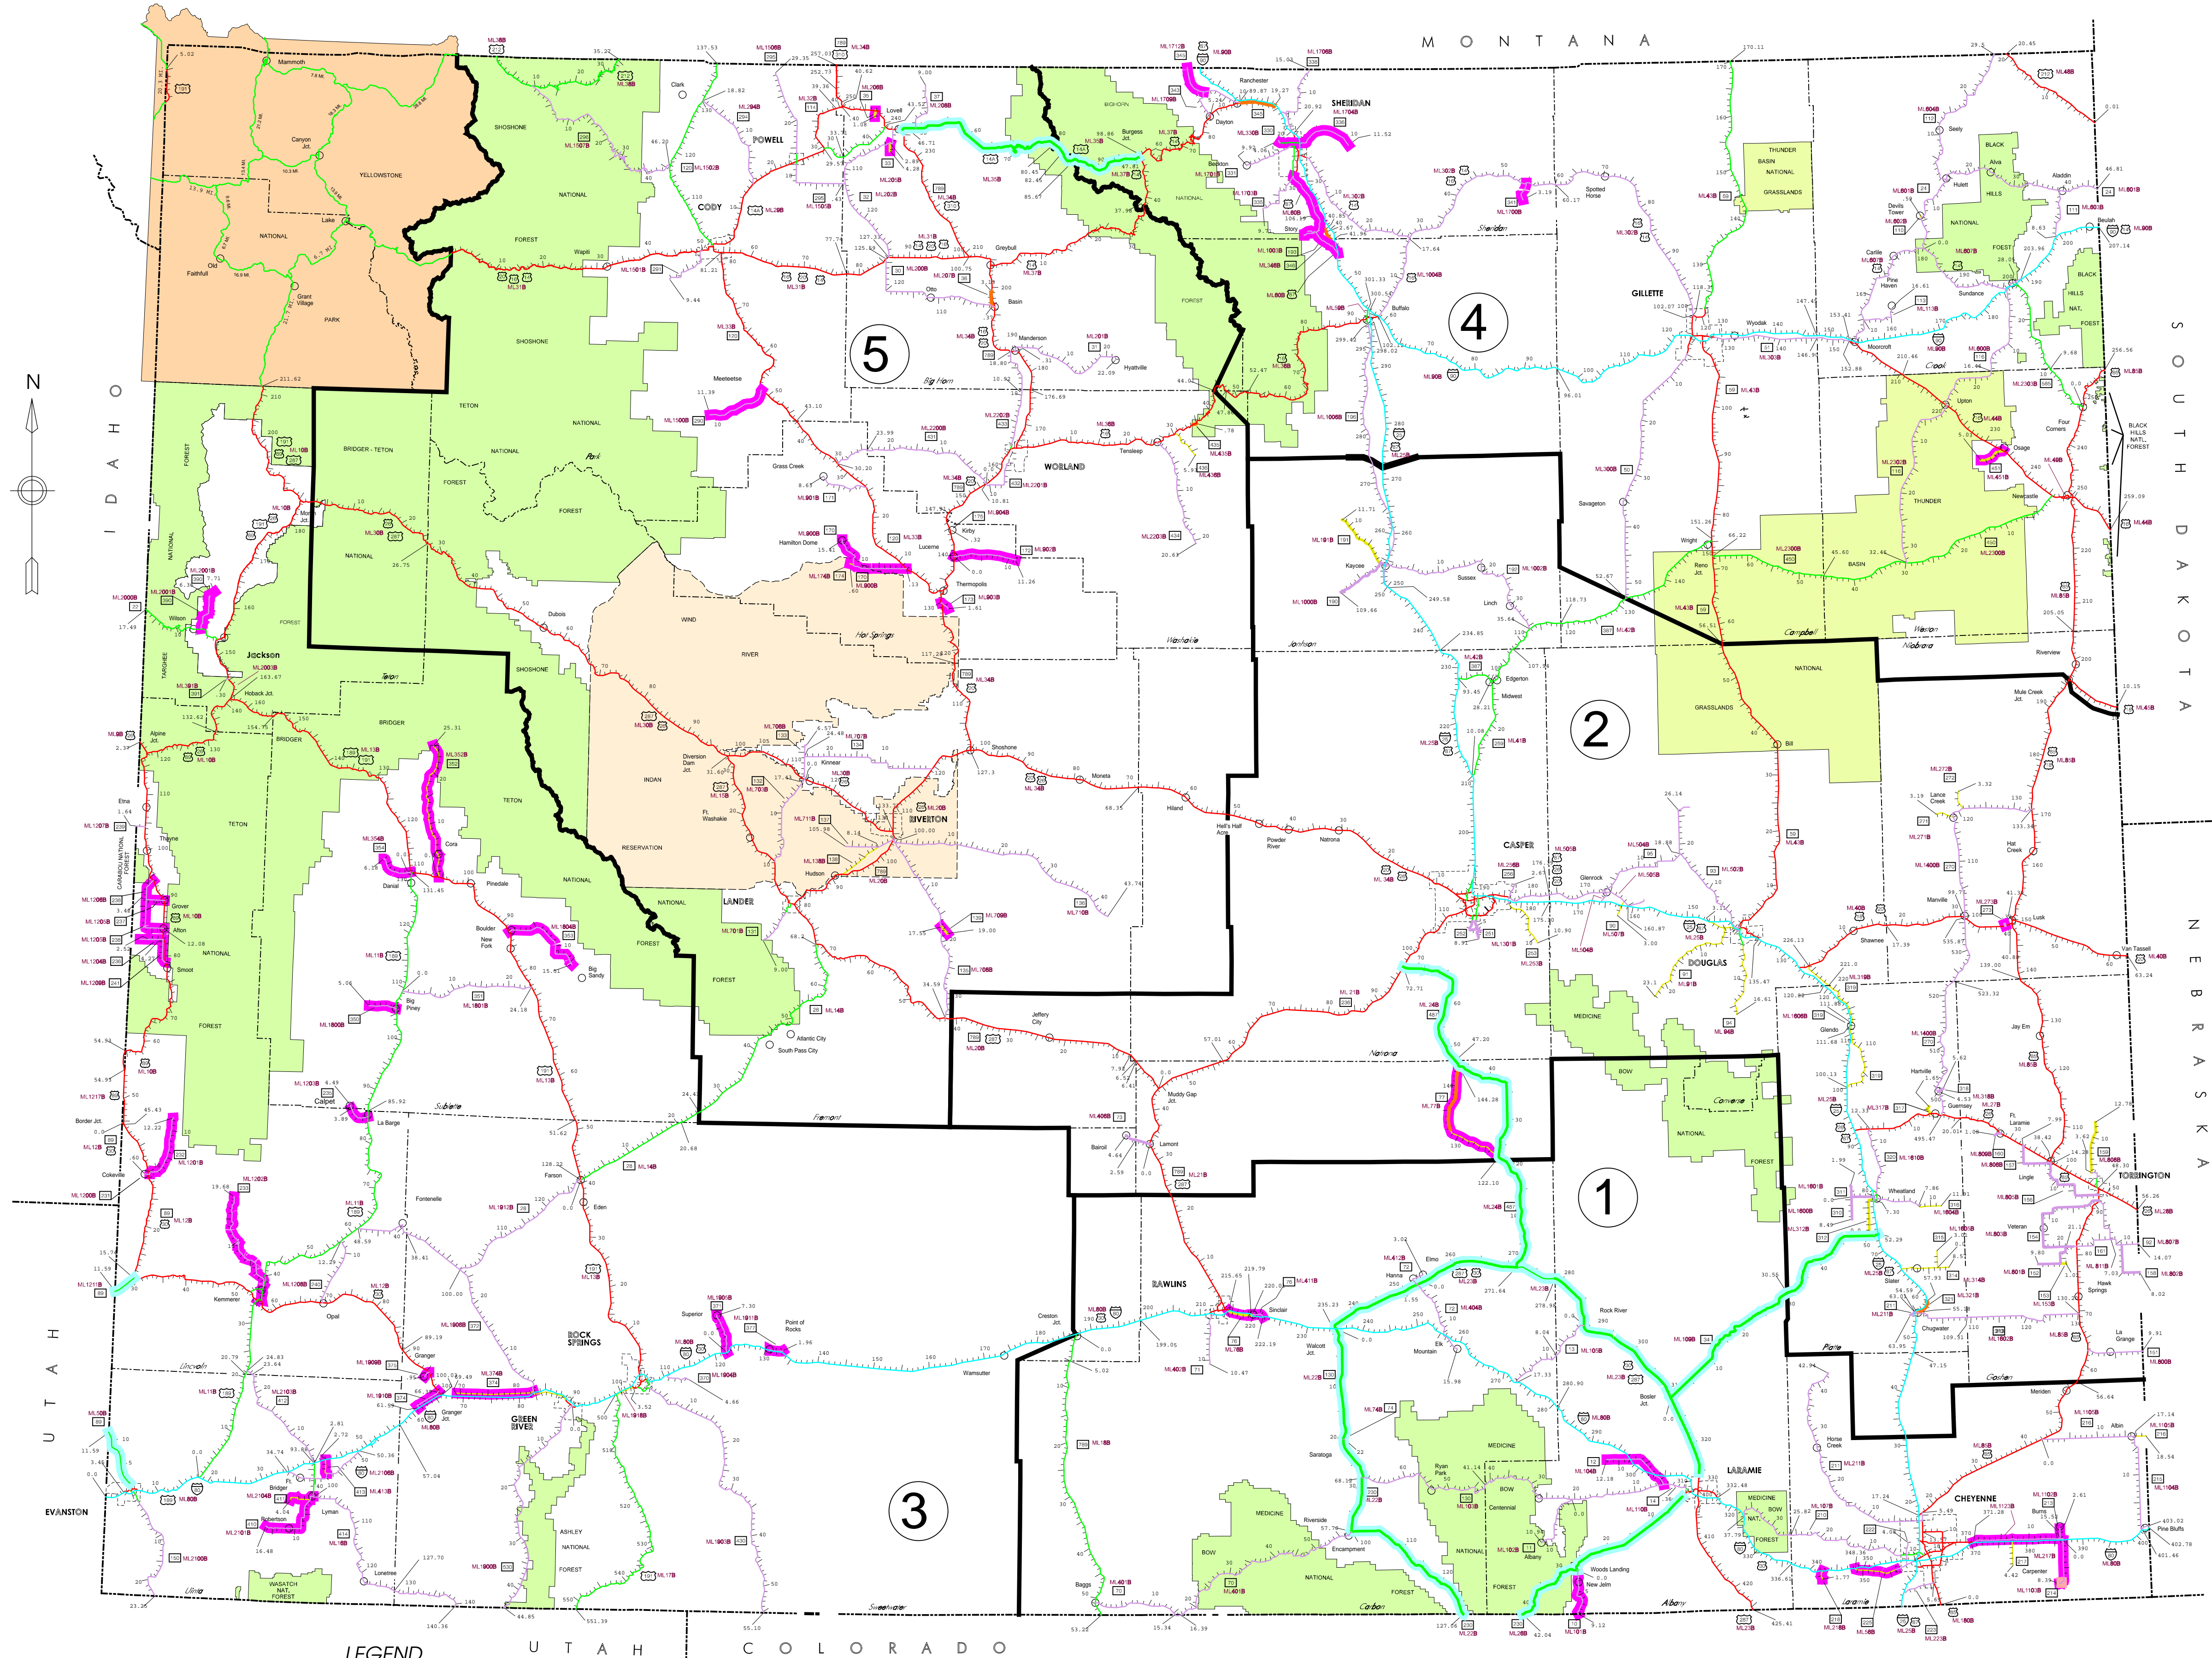

DESIGN FUNCTIONAL CLASSIFICATION

LEGEND

INTERSTATE	MINOR ARTERIAL ROADS	MINOR COLLECTOR ROADS	URBAN BOUNDARIES
OTHER	MAJOR COLLECTOR ROADS	LOCAL ROADS	ML ROUTE IDENTIFICATION
ARTERIAL DESIGN AS MAJOR COLLECTOR	COLLECTOR DESIGN AS LOCAL ROAD		

3 DISTRICT BOUNDARIES

This map is not intended for official mapmaking. It should be used as a quick reference only. For more detailed references see the REFERENCE MARKER BOOK or STANDARD PLANS.